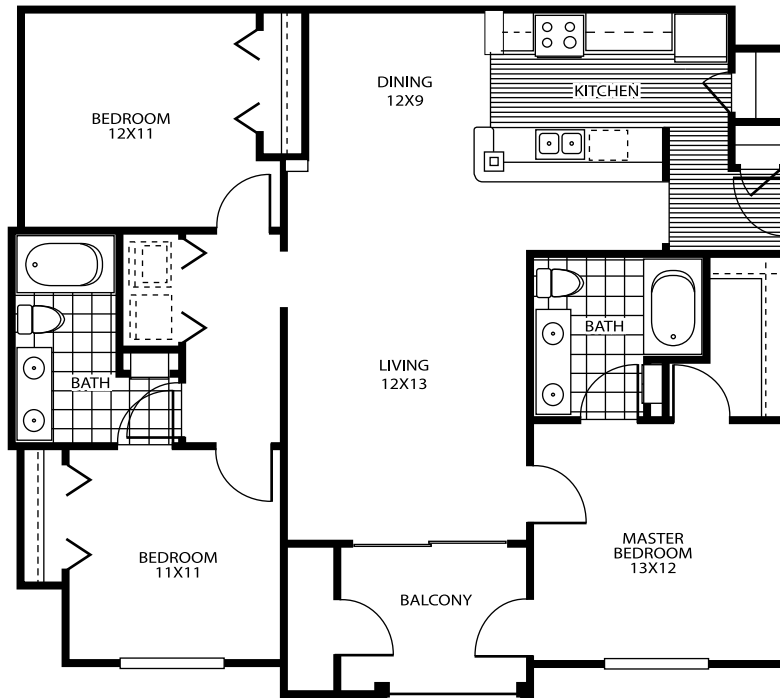

CUMBERLAND

AT RIDGLEA

C1

3 Bedroom, 2 Bath, Living, Dining, Balcony

1299 Sq Ft

Rent _____

Notes _____
