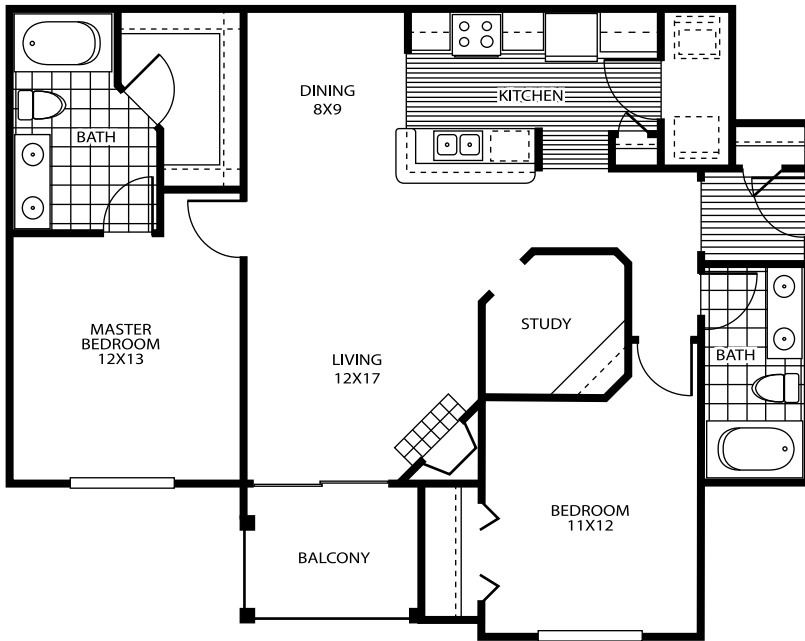

CUMBERLAND

AT RIDGLEA

B3 - Upper Unit

2 Bedroom, 2 Bath, Living, Dining, Study,
Balcony
1142 Sq Ft

Rent _____

Notes _____

B3 - Ground Unit

2 Bedroom, 2 Bath, Living, Dining, Study,
Balcony
1142 Sq Ft