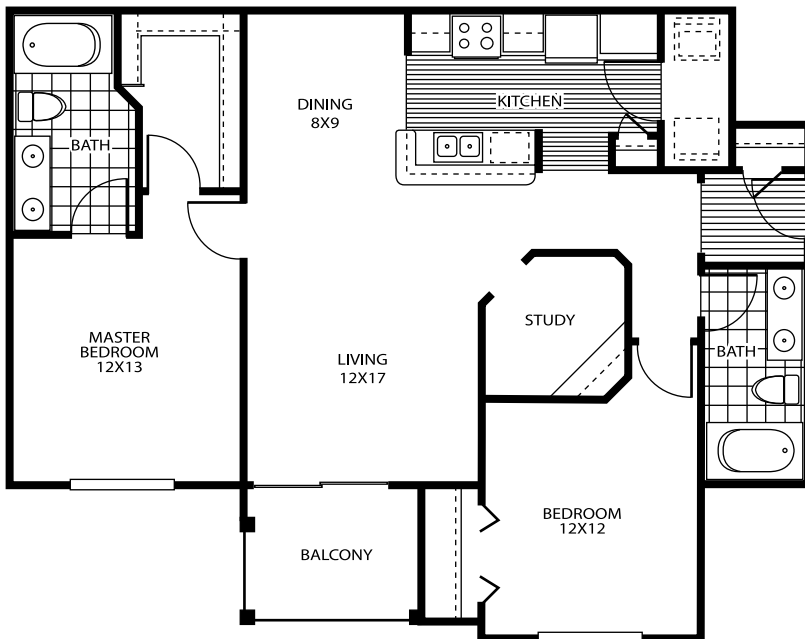

CUMBERLAND

AT RIDGLEA

B3 - Upper Unit

2 Bedroom, 2 Bath, Living, Dining, Study,
Balcony
1142 Sq Ft

Rent _____

Notes _____

B3 - Ground Unit

2 Bedroom, 2 Bath, Living, Dining, Study,
Balcony
1142 Sq Ft