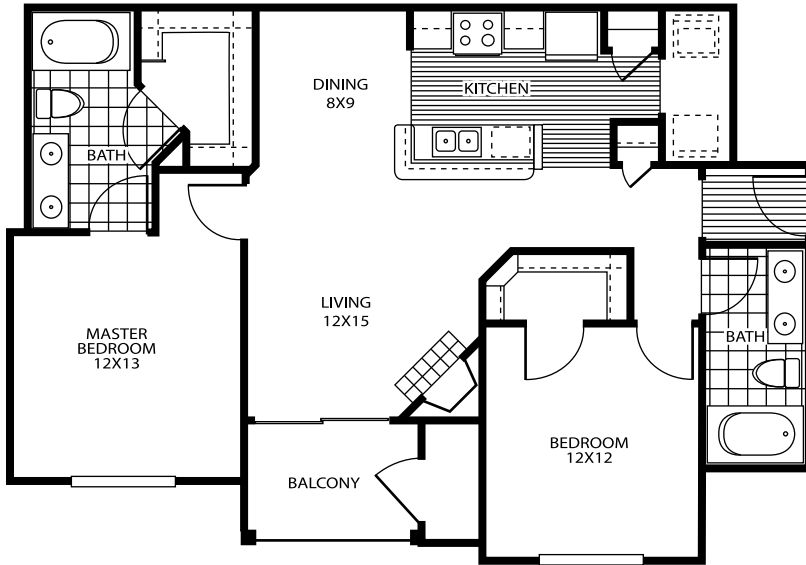

CUMBERLAND

AT RIDGLEA

B1 - Upper Unit

2 Bedroom, 2 Bath, Living, Dining, Balcony
1012 Sq Ft

Rent _____

Notes _____

B1 - Ground Unit

2 Bedroom, 2 Bath, Living, Dining, Balcony
1012 Sq Ft