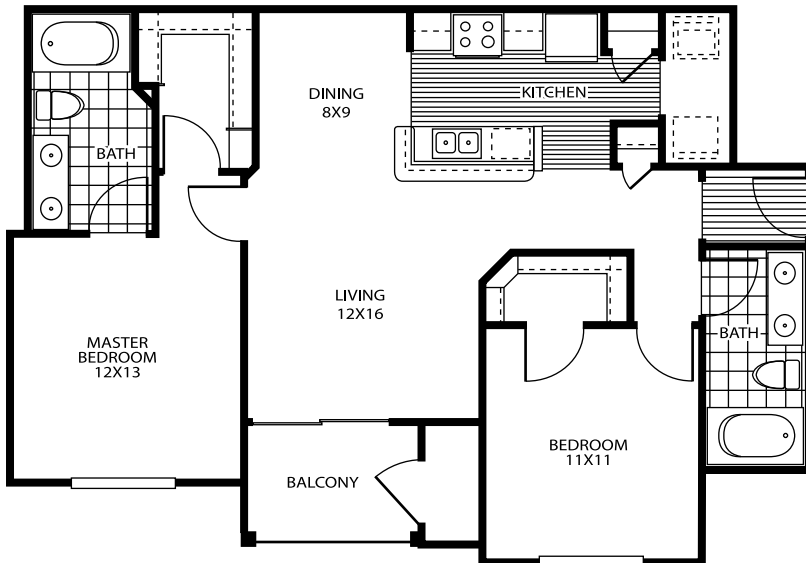

CUMBERLAND

AT RIDGLEA

B1 - Upper Unit

2 Bedroom, 2 Bath, Living, Dining, Balcony
1012 Sq Ft

Rent _____

Notes _____

B1 - Ground Unit

2 Bedroom, 2 Bath, Living, Dining, Balcony
1012 Sq Ft