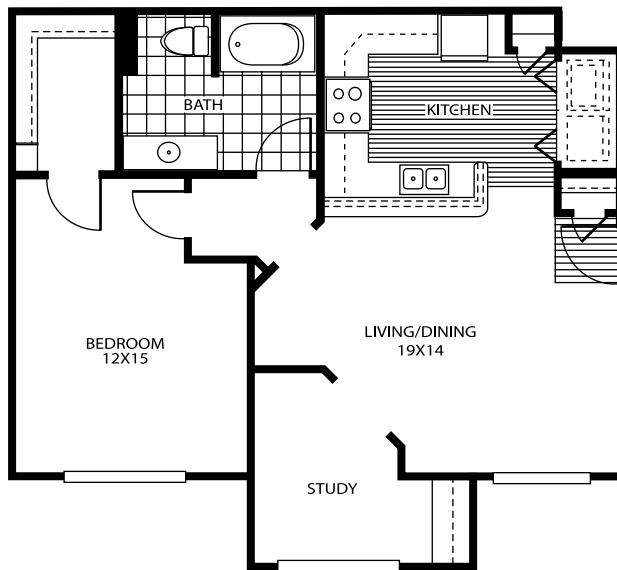

CUMBERLAND

AT RIDGLEA

A5

1 Bedroom, 1 Bath, Dining, Study
852 Sq Ft

Rent _____

Notes _____