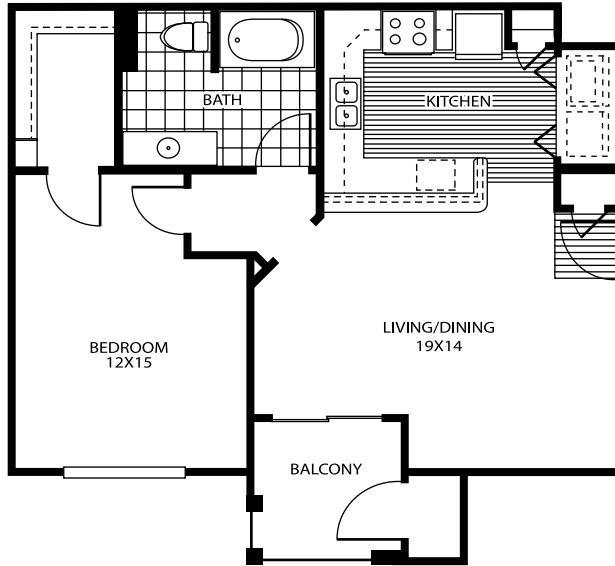

CUMBERLAND

AT RIDGLEA

A4

1 Bedroom, 1 Bath, Dining, Balcony
756 Sq Ft

Rent _____

Notes _____