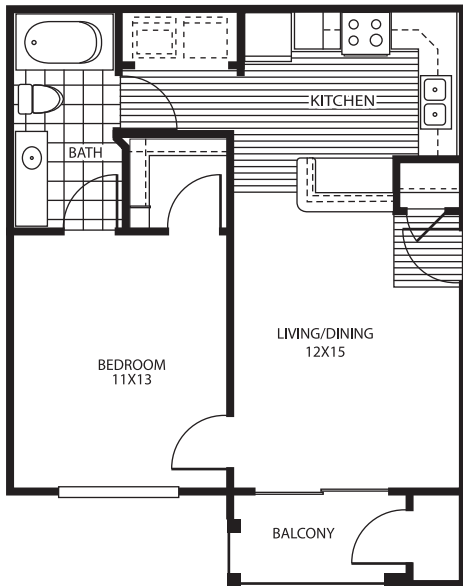

CUMBERLAND

AT RIDGLEA

A1 - Upper Unit

1 Bedroom, 1 Bath, Dining, Balcony
610 Sq Ft

Rent _____
Notes _____

A1 - Ground Unit

1 Bedroom, 1 Bath, Dining, Balcony
610 Sq Ft

Rent _____
Notes _____