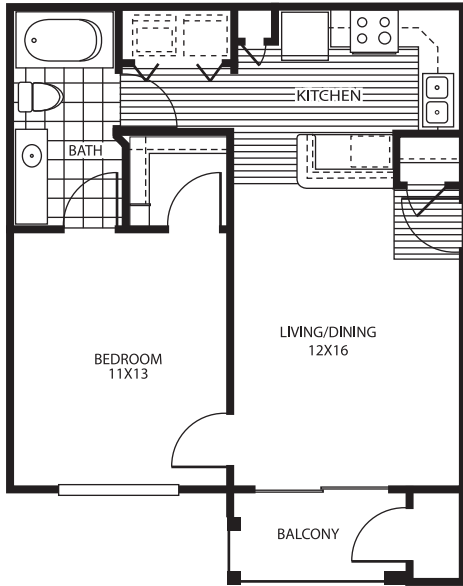

CUMBERLAND

AT RIDGLEA

A1 - Upper Unit

1 Bedroom, 1 Bath, Dining, Balcony
610 Sq Ft

Rent _____
Notes _____

A1 - Ground Unit

1 Bedroom, 1 Bath, Dining, Balcony
610 Sq Ft

Rent _____
Notes _____